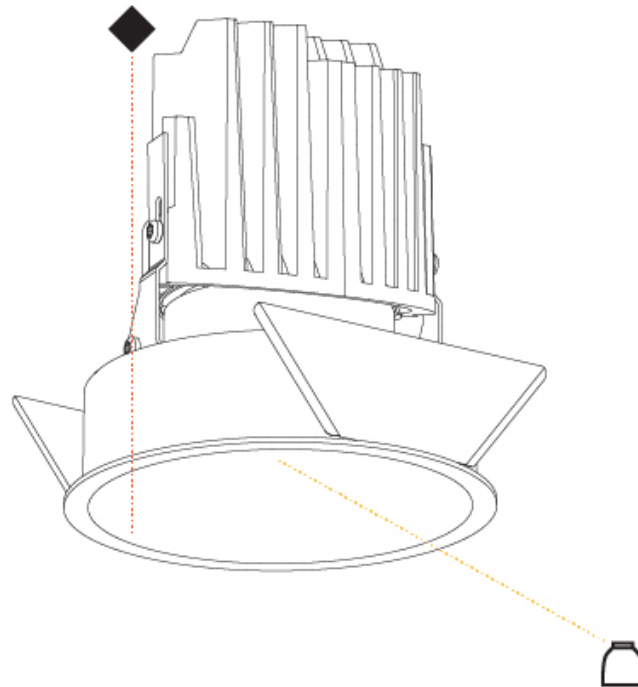

BIONIQ ROUND DEEP RECESSED

A35281-

PROJECT _____

TYPE _____

SPECIFIER _____

QUANTITY _____

DATE _____