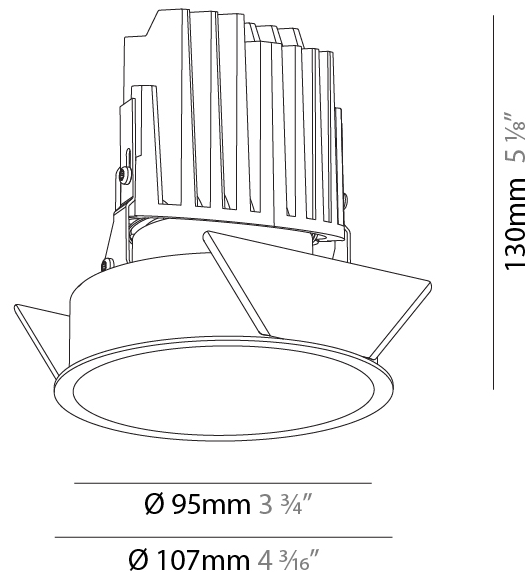

GENERAL

Series: Bioniq
Subseries: Bioniq Round Deep
Brand: Prolight
Division: Architectural
Mounting Type: Recessed
Mounting Location: Ceiling
Subcategory: Downlight

PHYSICAL

Shape: Round
Diameter (mm): 107
Diameter (in): 4 3/16
Height (mm): 130
Height (in): 5 1/8
Ceiling Thickness (mm): 10 / 12.5 / 15
Ceiling Thickness (in): 3/8 or 1/2 or 9/16
Min. Recessing Depth (mm): 150
Min. Recessing Depth (in): 5 7/8
Light Distribution: Downlight
Weight (kg): 0.533
Weight (lbs): 1.18
Fixture Finish: SSR / BKV / CWI / CRY / HAB / UFT / ITA / RUA / FTG / MYG / LOD / PUS / FRO / FUP / KIA / POP / BLS / SPG / MEY / GOH / GUM / CHC / COM / ABZ / JAG / OBR / MOS / ROR
Fixture Material: Aluminum Die Cast
Cut-out Measurements: 98mm / 3 7/8"

ELECTRICAL

Lamp Type: LED (Zhaga Standard)
Input Wattage (W): 15.5
Total Output Wattage (W): 13
Dimming: Tri-Mode (Non-Dimming and Phase Dimming (120Vac only) and 0-10V Dimming)
Driver Included: No
Driver Location: Recessed Housing
Driver Type: Constant Current - Universal
Driver Class: Class 2
Housing: See components
Input Voltage (V): 120 - 277
Constant Current (MA): 500

LED

Number of LEDs: 1
Color Temperature (°K): 2700 / 3000 / 3500 / 4000
Max. Delivered Lumen (lm): 1140 / 1180 / 1245 / 1270
CRI: >90 CRI
Lamp Life (hrs): 50000

OPTICAL

Reflector°: 20 / 40 / 60

RATINGS AND CERTIFICATIONS

Certified By: Certified for North American Standards
IP rating: IP54