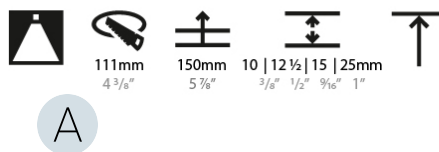

ELECTRICAL

Lamp Type: LED (Zhaga Standard)
Input Wattage (W): 13
Total Output Wattage (W): 11.8
Dimming: Tri-Mode (Non-Dimming and Phase Dimming (120Vac only) and 0-10V Dimming)
Driver Included: No
Driver Location: Recessed Housing
Driver Type: Constant Current - Universal
Driver Class: Class 2
Housing: See components
Input Voltage (V): 120 - 277
Constant Current (MA): 350

LED

Number of LEDs: 1
Color Temperature (°K): 2700 / 3000 / 3500 / 4000
Max. Delivered Lumen (lm): 876 / 909 / 955 / 974
Nominal Lumen (lm): 1304 / 1352 / 1421 / 1450
CRI: >90 CRI
Efficiency (%): 87.9 / 88.4 / 87.9
Lamp Life (hrs): 50000
Upon Request: RGB-W Tunable White Special Color Temperature Special LED

OPTICAL

Reflector°: 18 / 42 / 60
Optic°: Lens Pack - No Lens / Linear Spread Lens / Honeycomb / Spread Lens
Upon Request: Special Beam Angles

RATINGS AND CERTIFICATIONS

382, F 416-247-9319, www.zaneen.com
Certified by Intertek for North American Standards at the end of the existing Model #. For assistance on 'custom' specifications, contact zteam@zaneen.com.
In a constant effort to supply the best product, we reserve the right to change specifications or materials without notice. The most recent specification sheets are found at zaneen.com
IP rating: IP20